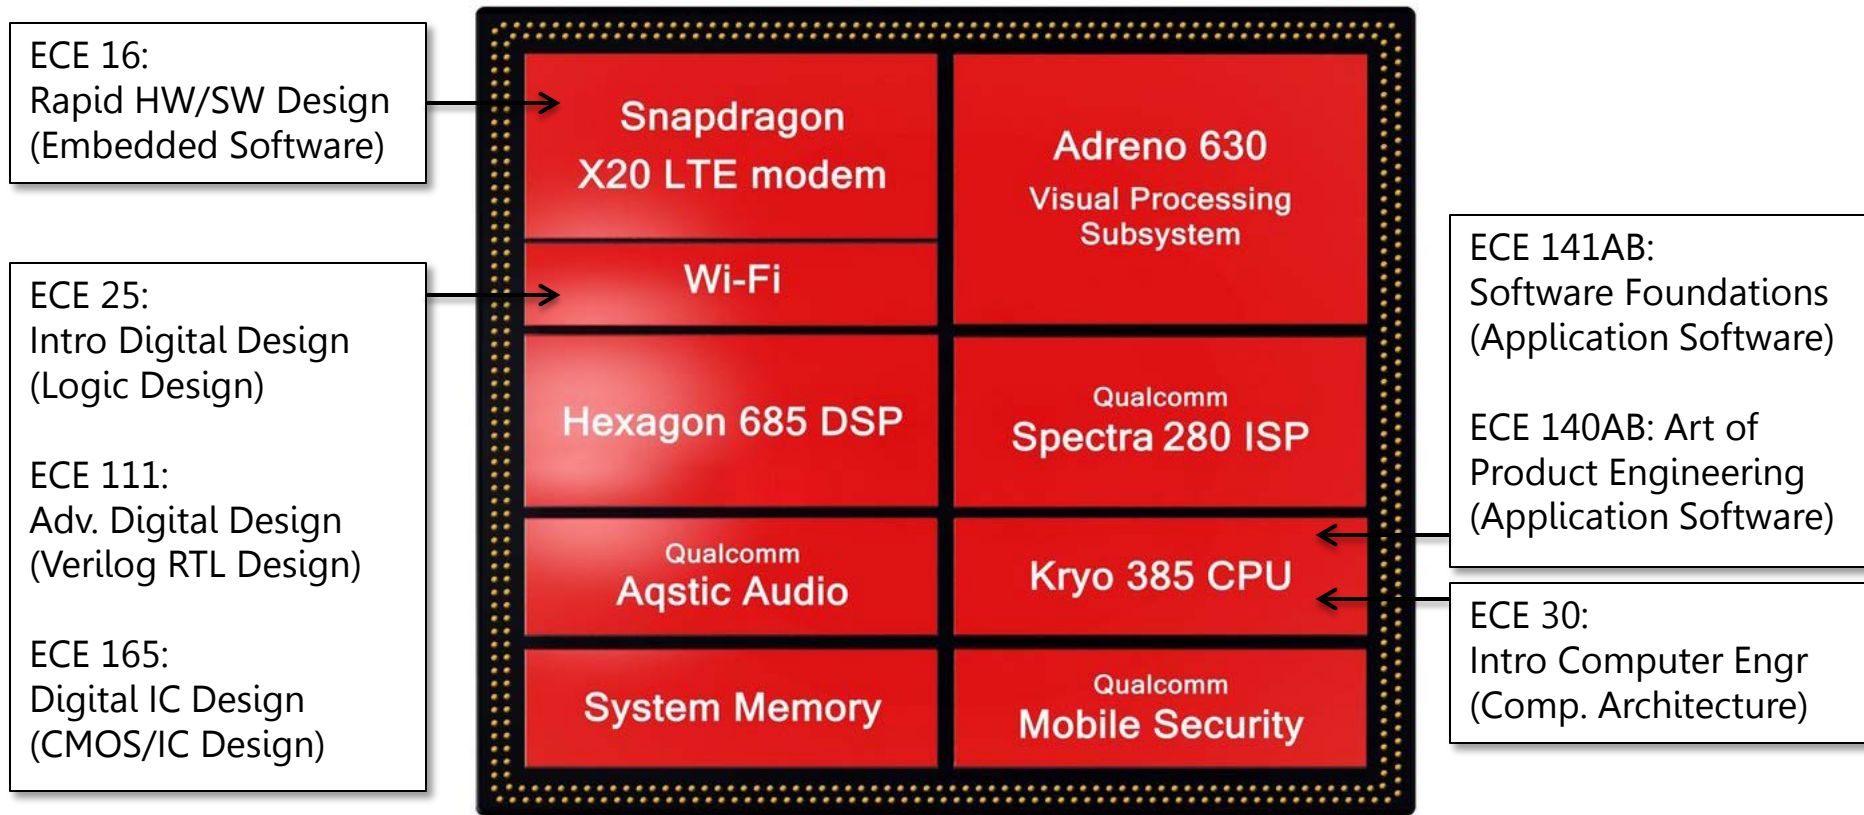

Computer System Design Depth in ECE

Computer System Design Depth

Qualcomm Snapdragon 845 Mobile Processor

Relationship to Other EE Depths in ECE

Deeper Understanding of Application Domains

- If you pick CSD, you should take courses in one or more application domains
- If you pick another depth, you should take some HW/SW design courses in CSD